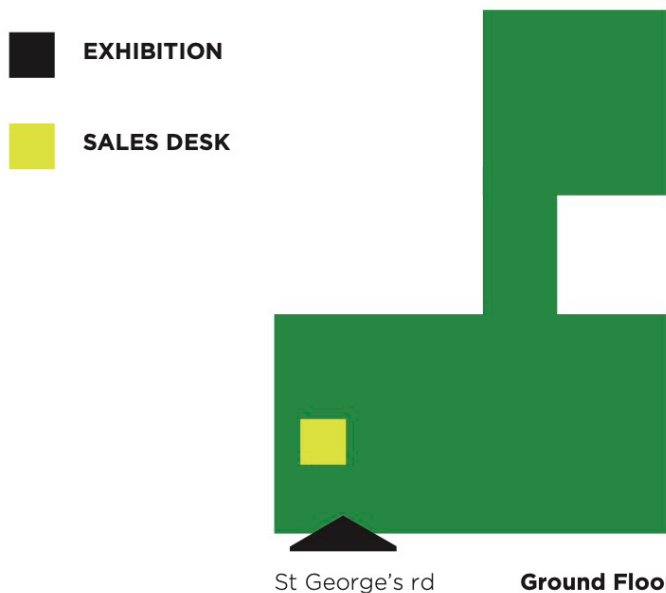

15 SHADES OF GREY

Celebrating the life of Frank Connelly (1948-2021)

EXHIBITION MAP

MORLEY GALLERY

MORLEY COLLEGE

BARRY TILL GALLERY

CARDEW GALLERY Basement

THE FOYER Ground Floor